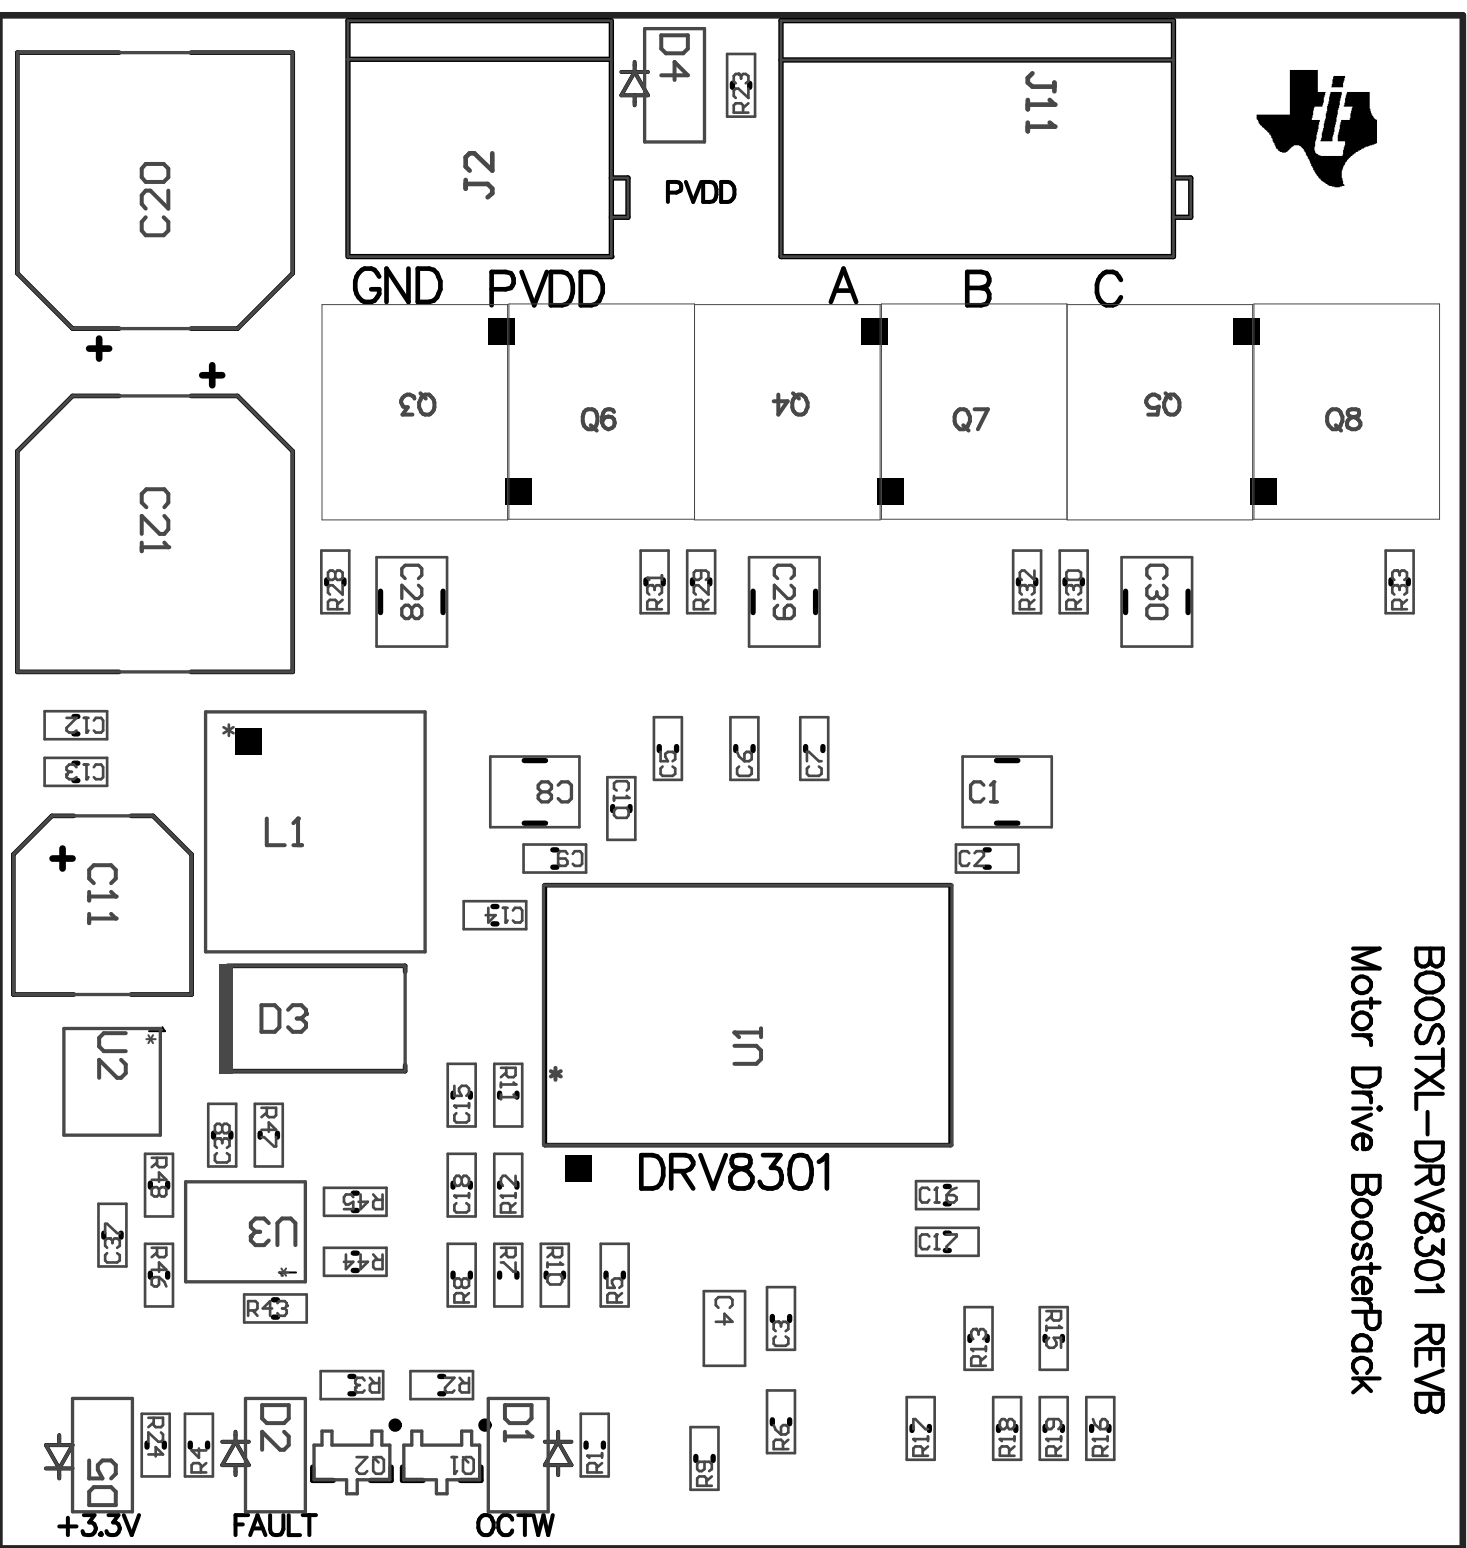

# BOOSTXL-DRV8301 REV B Motor Drive BoosterPack

C23

R20

C22

C20

R21

C21

R38

R37

R40

R39

R42

R41

R36

C33

R35