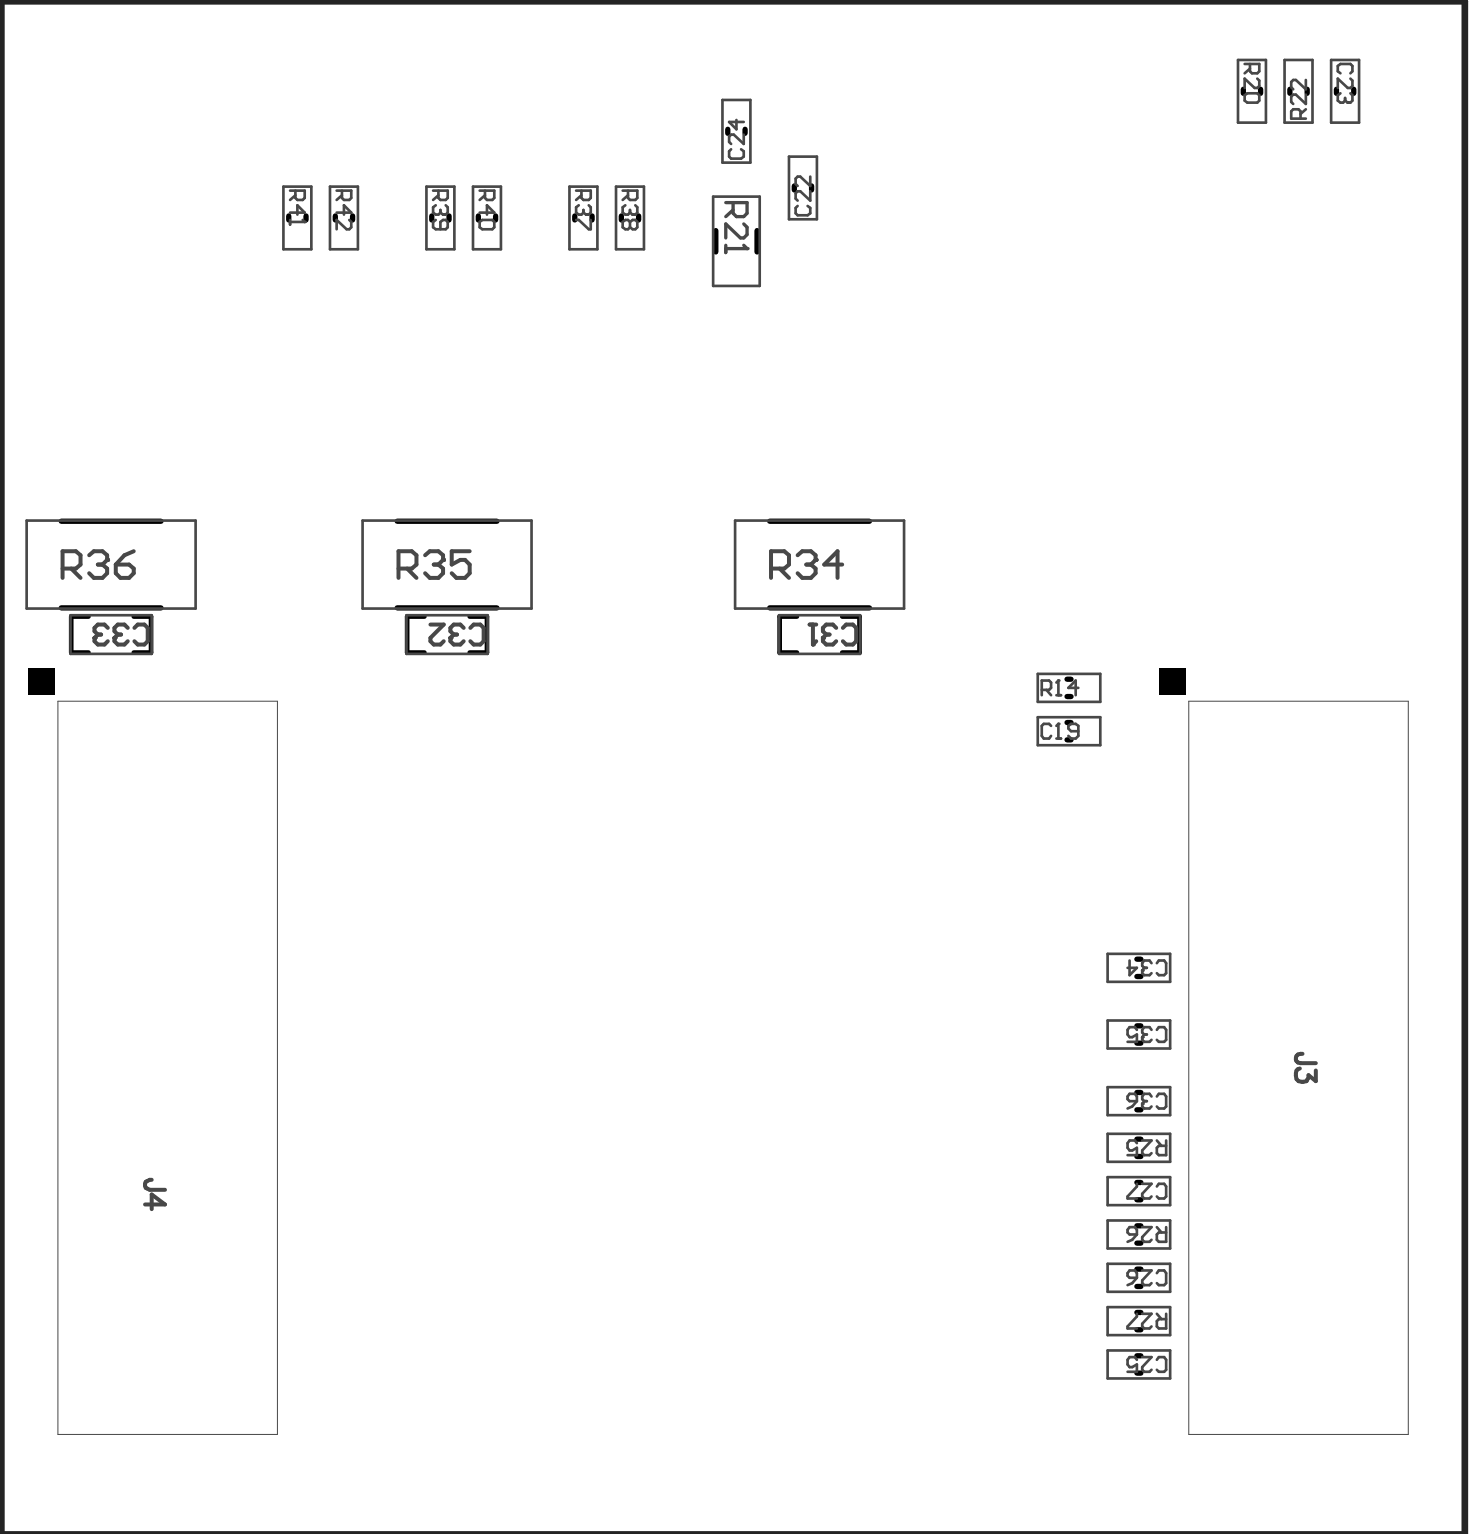

# BOOSTXL-DRV8301 REV B Motor Drive BoosterPack

C23

R20

C22

C20

R21

C21

R38

R37

R40

R39

R42

R41

R36

C33

R35

C32

R34

C31

R13

C19

C24

C25

C26